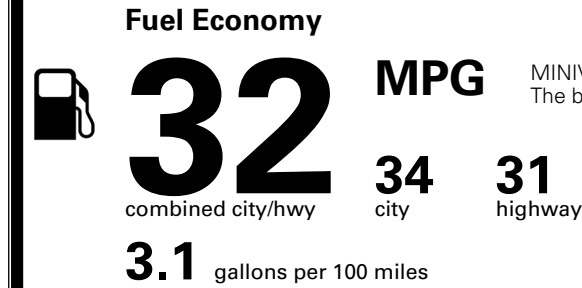

\$495.00
 \$120.00
 \$400.00
 \$285.00

MSRP INCLUDING OPTIONS

\$ 44,890.00

INLAND FREIGHT AND HANDLING

\$ 1,545.00

TOTAL MANUFACTURER'S SUGGESTED RETAIL PRICE ▶

\$ 46,435.00

TOTAL ADDITIONAL WEIGHT: 23.7

EPA DOT Fuel Economy and Environment

Gasoline Vehicle

MINIVANS range from 20 to 83 MPG.
 The best vehicle rates 146 MPGe.

You save \$750
 in fuel costs
 over 5 years
 compared to the
 average new vehicle.