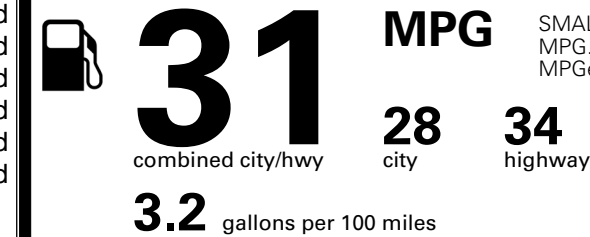

\$ 29,380.00

TOTAL ADDITIONAL WEIGHT: 5.8

EPA DOT Fuel Economy and Environment

Gasoline Vehicle

Fuel Economy

SMALL SUVs range from 14 to 125 MPG. The best vehicle rates 146 MPGe.

You save **\$500** in fuel costs over 5 years compared to the average new vehicle.

Annual fuel cost **\$1,600**

Fuel Economy & Greenhouse Gas Rating (tailpipe only)

Smog Rating (tailpipe only)

This vehicle emits 288 grams CO₂ per mile. The best emits 0 grams per mile (tailpipe only). Producing and distributing fuel also create emissions; learn more at fueleconomy.gov.