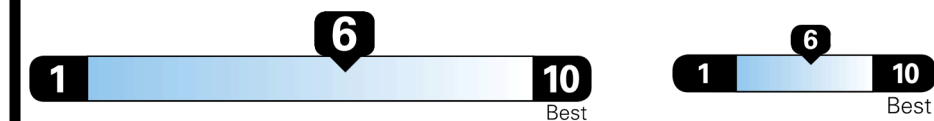

Fuel Economy & Greenhouse Gas Rating (tailpipe only) Smog Rating (tailpipe only)

This vehicle emits 310 grams CO₂ per mile. The best emits 0 grams per mile (tailpipe only). Producing and distributing fuel also create emissions; learn more at fueleconomy.gov.

Actual results will vary for many reasons, including driving conditions and how you drive and maintain your vehicle. The average new vehicle gets 29 MPG and costs $8,500 to fuel over 5 years. Cost estimates are based on 15,000 miles per year at $ 3.30 per gallon. MPGe is miles per gasoline gallon equivalent. Vehicle emissions are a significant cause of climate change and smog.

fueleconomy.gov

Calculate personalized estimates and compare vehicles

GOVERNMENT 5-STAR SAFETY RATINGS

PARTS CONTENT INFORMATION

Overall Vehicle Score ★★★★★

Based on the combined rating of frontal, side and rollover. Should ONLY be compared to other vehicles of similar size and weight.

Frontal Driver ★★★★★

Crash Passenger ★★★★★

Based on the risk of injury in a frontal impact. Should ONLY be compared to other vehicles of similar size and weight.

Side Front seat ★★★★★

Crash Rear seat ★★★★★

Star ratings based on the risk of injury in a side impact.

Rollover ★★★★★

Star ratings based on the risk of rollover in a single-vehicle crash.

Star ratings range from 1 to 5 stars (★★★★★) with 5 being the highest.

Source: National Highway Traffic Safety Administration (NHTSA).

www.safercar.gov or 1-888-327-4236

Manufacturer's suggested retail price includes Manufacturer's recommended pre-delivery service. License and title fees, state and local taxes and other dealer installed options and accessories are not included in the manufacturer's suggested retail price.

FOR VEHICLES IN THIS CAR LINE U.S./CANADIAN PARTS CONTENT: 0 %

MAJOR SOURCES OF FOREIGN PARTS: KOREA: 90%

NOTE: PARTS CONTENT DOES NOT INCLUDE FINAL ASSEMBLY, DISTRIBUTION, OR OTHER NON-PARTS COSTS.

FOR THIS VEHICLE FINAL ASSEMBLY POINT: HWASUNG, KOREA

COUNTRY OF ORIGIN

ENGINE (MOTOR): KOREA

TRANSMISSION: KOREA