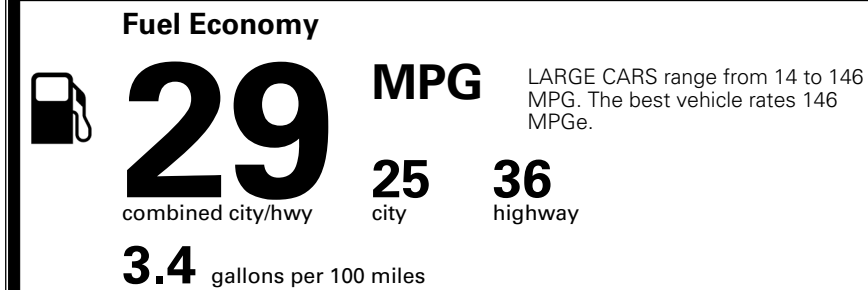

Included
Included
Included
Included
Included
Included
Included
Included
Included
Included
Included

ADDITIONAL INSTALLED EQUIPMENT: (In addition to or in place of standard features)

Wolf Gray Paint
GT-Line Premium Package
- Panoramic Sunroof w/ Power Sunshade
- LED Interior Lighting
- Bose Premium Audio w/Active Sound Design
- 18" Black Finished Alloy Wheels, Unique Design
Carpeted Floor Mats

$495.00
$2,200.00
$200.00

MSRP INCLUDING OPTIONS

$ 31,385.00

INLAND FREIGHT AND HANDLING

$ 1,245.00

TOTAL MANUFACTURER'S SUGGESTED RETAIL PRICE ▶

$ 32,630.00

TOTAL ADDITIONAL WEIGHT: 7.3

*Additional terms and conditions apply.

**Kia Connect may be currently unavailable for some Model Year 2022 and newer vehicles sold or purchased in Massachusetts; please see owners.kia.com for more information.

NOTE: When you purchase this vehicle, Kia America, Inc. collects personal information you provide to the dealership. For information on our collection and use of personal information and your rights, please see our Privacy Policy on www.kia.com.

EPA DOT Fuel Economy and Environment

Gasoline Vehicle

You save $0
in fuel costs over 5 years compared to the average new vehicle.

Annual fuel cost $1,700