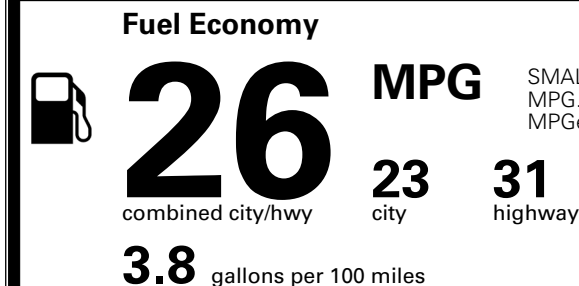

\$ 35,525.00

INLAND FREIGHT AND HANDLING

\$ 1,495.00

TOTAL MANUFACTURER'S SUGGESTED RETAIL PRICE ▶

\$ 37,020.00

TOTAL ADDITIONAL WEIGHT: 6.6

*Additional terms and conditions apply.

**Kia Connect may be currently unavailable for some Model Year 2022 and newer vehicles sold or purchased in Massachusetts; please see owners.kia.com for more information.

EPA DOT Fuel Economy and Environment

Gasoline Vehicle

SMALL SUVs range from 14 to 138 MPG. The best vehicle rates 146 MPGe.

You spend
\$1,000
 more in fuel costs
 over 5 years
 compared to the
 average new vehicle.