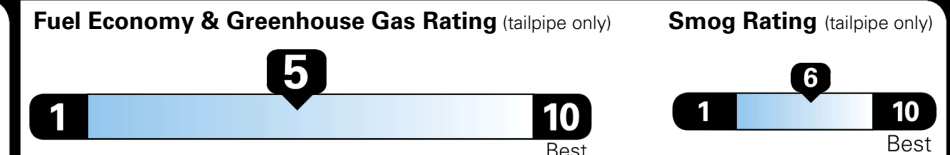

This vehicle emits 339 grams CO₂ per mile. The best emits 0 grams per mile (tailpipe only). Producing and distributing fuel also create emissions; learn more at fueleconomy.gov.

Actual results will vary for many reasons, including driving conditions and how you drive and maintain your vehicle. The average new vehicle gets 29 MPG and costs $8,500 to fuel over 5 years. Cost estimates are based on 15,000 miles per year at $ 3.30 per gallon. MPGe is miles per gasoline gallon equivalent. Vehicle emissions are a significant cause of climate change and smog.

fueleconomy.gov

Calculate personalized estimates and compare vehicles

GOVERNMENT 5-STAR SAFETY RATINGS

Overall Vehicle Score ★★★★★

Based on the combined rating of frontal, side and rollover. Should ONLY be compared to other vehicles of similar size and weight.

Frontal	Driver	★★★★★
Crash	Passenger	★★★★★

Based on the risk of injury in a frontal impact. Should ONLY be compared to other vehicles of similar size and weight.

Side	Front seat	★★★★★
Crash	Rear seat	★★★★★

Star ratings based on the risk of injury in a side impact.

Rollover ★★★★★

Star ratings based on the risk of rollover in a single-vehicle crash.

Star ratings range from 1 to 5 stars (★★★★★) with 5 being the highest.

Source: National Highway Traffic Safety Administration (NHTSA).

www.safercar.gov or 1-888-327-4236

Manufacturer's suggested retail price includes Manufacturer's recommended pre-delivery service. License and title fees, state and local taxes and other dealer installed options and accessories are not included in the manufacturer's suggested retail price.

PARTS CONTENT INFORMATION

FOR VEHICLES IN THIS CAR LINE U.S./CANADIAN PARTS CONTENT: 55 %

MAJOR SOURCES OF FOREIGN PARTS: KOREA: 30%

NOTE: PARTS CONTENT DOES NOT INCLUDE FINAL ASSEMBLY, DISTRIBUTION, OR OTHER NON-PARTS COSTS.

FOR THIS VEHICLE FINAL ASSEMBLY POINT: WEST POINT, GA, USA

COUNTRY OF ORIGIN

ENGINE (MOTOR): USA

TRANSMISSION: USA