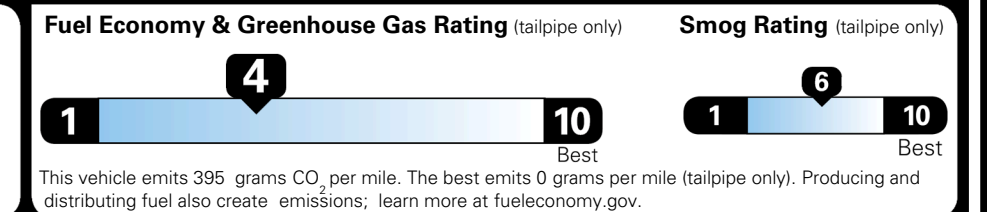

Actual results will vary for many reasons, including driving conditions and how you drive and maintain your vehicle. The average new vehicle gets 29 MPG and costs $8,000 to fuel over 5 years. Cost estimates are based on 15,000 miles per year at $ 3.10 per gallon. MPGe is miles per gasoline gallon equivalent. Vehicle emissions are a significant cause of climate change and smog.

fueleconomy.gov
Calculate personalized estimates and compare vehicles

GOVERNMENT 5-STAR SAFETY RATINGS

Overall Vehicle Score	Not Rated	
Based on the combined rating of frontal, side and rollover. Should ONLY be compared to other vehicles of similar size and weight.		
Frontal	Driver	Not Rated
Crash	Passenger	Not Rated
Based on the risk of injury in a frontal impact. Should ONLY be compared to other vehicles of similar size and weight.		
Side	Front seat	Not Rated
Crash	Rear seat	Not Rated
Star ratings based on the risk of injury in a side impact.		
Rollover	Not Rated	
Star ratings based on the risk of rollover in a single-vehicle crash.		

Star ratings range from 1 to 5 stars (★★★★★) with 5 being the highest.
Source: National Highway Traffic Safety Administration (NHTSA).
www.safercar.gov or 1-888-327-4236

Manufacturer's suggested retail price includes Manufacturer's recommended pre-delivery service. License and title fees, state and local taxes and other dealer installed options and accessories are not included in the manufacturer's suggested retail price.

PARTS CONTENT INFORMATION

FOR VEHICLES IN THIS CAR LINE U.S./CANADIAN PARTS CONTENT: 50 %

MAJOR SOURCES OF FOREIGN PARTS: KOREA: 35%

NOTE: PARTS CONTENT DOES NOT INCLUDE FINAL ASSEMBLY, DISTRIBUTION, OR OTHER NON-PARTS COSTS.

FOR THIS VEHICLE FINAL ASSEMBLY POINT: WEST POINT, GA, USA

COUNTRY OF ORIGIN
ENGINE (MOTOR): KOREA
TRANSMISSION: USA