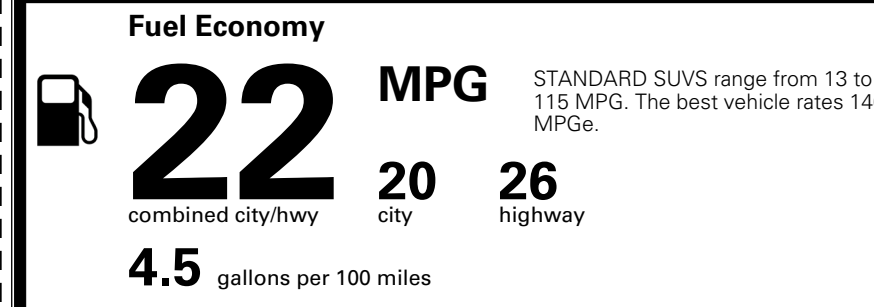

\$ 44,040.00

INLAND FREIGHT AND HANDLING

\$ 1,545.00

TOTAL MANUFACTURER'S SUGGESTED RETAIL PRICE ▶

\$ 45,585.00

TOTAL ADDITIONAL WEIGHT: 7.2

EPA DOT Fuel Economy and Environment

Gasoline Vehicle