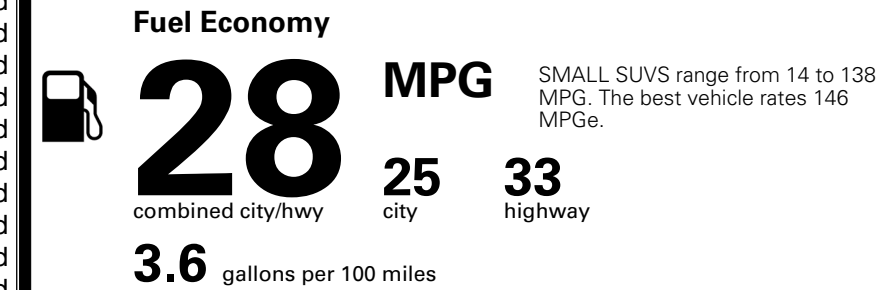

TOTAL ADDITIONAL WEIGHT: 11.7

EPA DOT Fuel Economy and Environment

Gasoline Vehicle

You spend \$250 more in fuel costs over 5 years compared to the average new vehicle.

Annual fuel cost \$1,750

Actual results will vary for many reasons, including driving conditions and how you drive and maintain your vehicle. The average new vehicle gets 29 MPG and costs \$8,500 to fuel over 5 years. Cost estimates are based on 15,000 miles per year at \$ 3.30 per gallon. MPGe is miles per gasoline gallon equivalent. Vehicle emissions are a significant cause of climate change and smog.