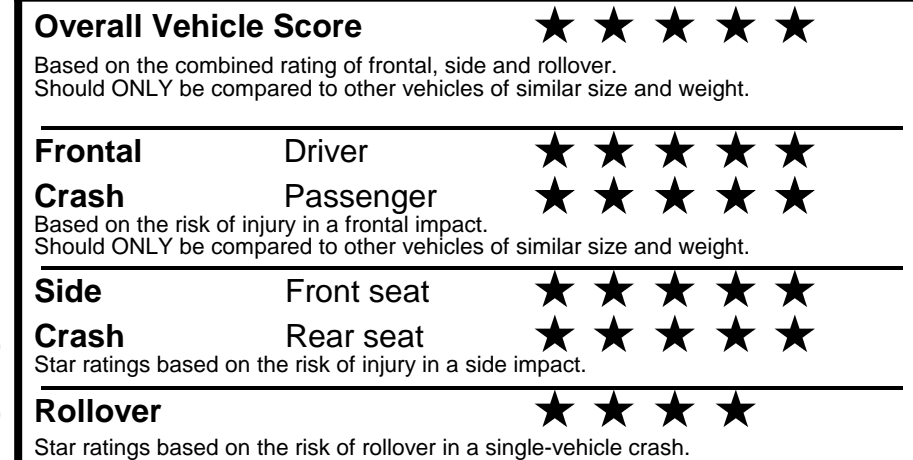

fueleconomy.gov

Calculate personalized estimates and compare vehicles

GOVERNMENT 5-STAR SAFETY RATINGS

Star ratings range from 1 to 5 stars (★★★★★) with 5 being the highest. Source: National Highway Traffic Safety Administration (NHTSA). www.safercar.gov or 1-888-327-4236