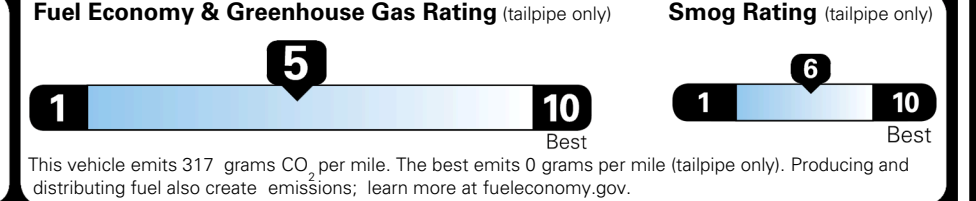

TOTAL ADDITIONAL WEIGHT: 12.2

EPA DOT Fuel Economy and Environment

Gasoline Vehicle

You spend \$250 more in fuel costs over 5 years compared to the average new vehicle.

Annual fuel cost \$1,750

Actual results will vary for many reasons, including driving conditions and how you drive and maintain your vehicle. The average new vehicle gets 29 MPG and costs \$8,500 to fuel over 5 years. Cost estimates are based on 15,000 miles per year at \$ 3.30 per gallon. MPGe is miles per gasoline gallon equivalent. Vehicle emissions are a significant cause of climate change and smog.