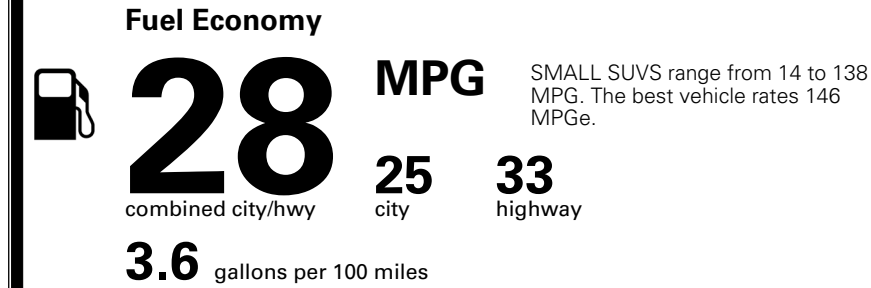

EPA DOT Fuel Economy and Environment

Gasoline Vehicle

You spend
\$250
 more in fuel costs
 over 5 years
 compared to the
 average new vehicle.

Annual fuel cost
\$1,750

Actual results will vary for many reasons, including driving conditions and how you drive and maintain your vehicle. The average new vehicle gets 29 MPG and costs \$8,500 to fuel over 5 years. Cost estimates are based on 15,000 miles per year at \$ 3.30 per gallon. MPGe is miles per gasoline gallon equivalent. Vehicle emissions are a significant cause of climate change and smog.