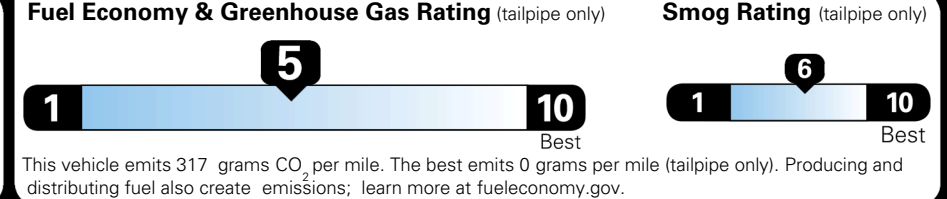

EPA DOT Fuel Economy and Environment

Gasoline Vehicle

You spend
\$250
 more in fuel costs
 over 5 years
 compared to the
 average new vehicle.

Annual fuel cost
\$1,750

Actual results will vary for many reasons, including driving conditions and how you drive and maintain your vehicle. The average new vehicle gets 29 MPG and costs \$8,500 to fuel over 5 years. Cost estimates are based on 15,000 miles per year at \$ 3.30 per gallon. MPGe is miles per gasoline gallon equivalent. Vehicle emissions are a significant cause of climate change and smog.